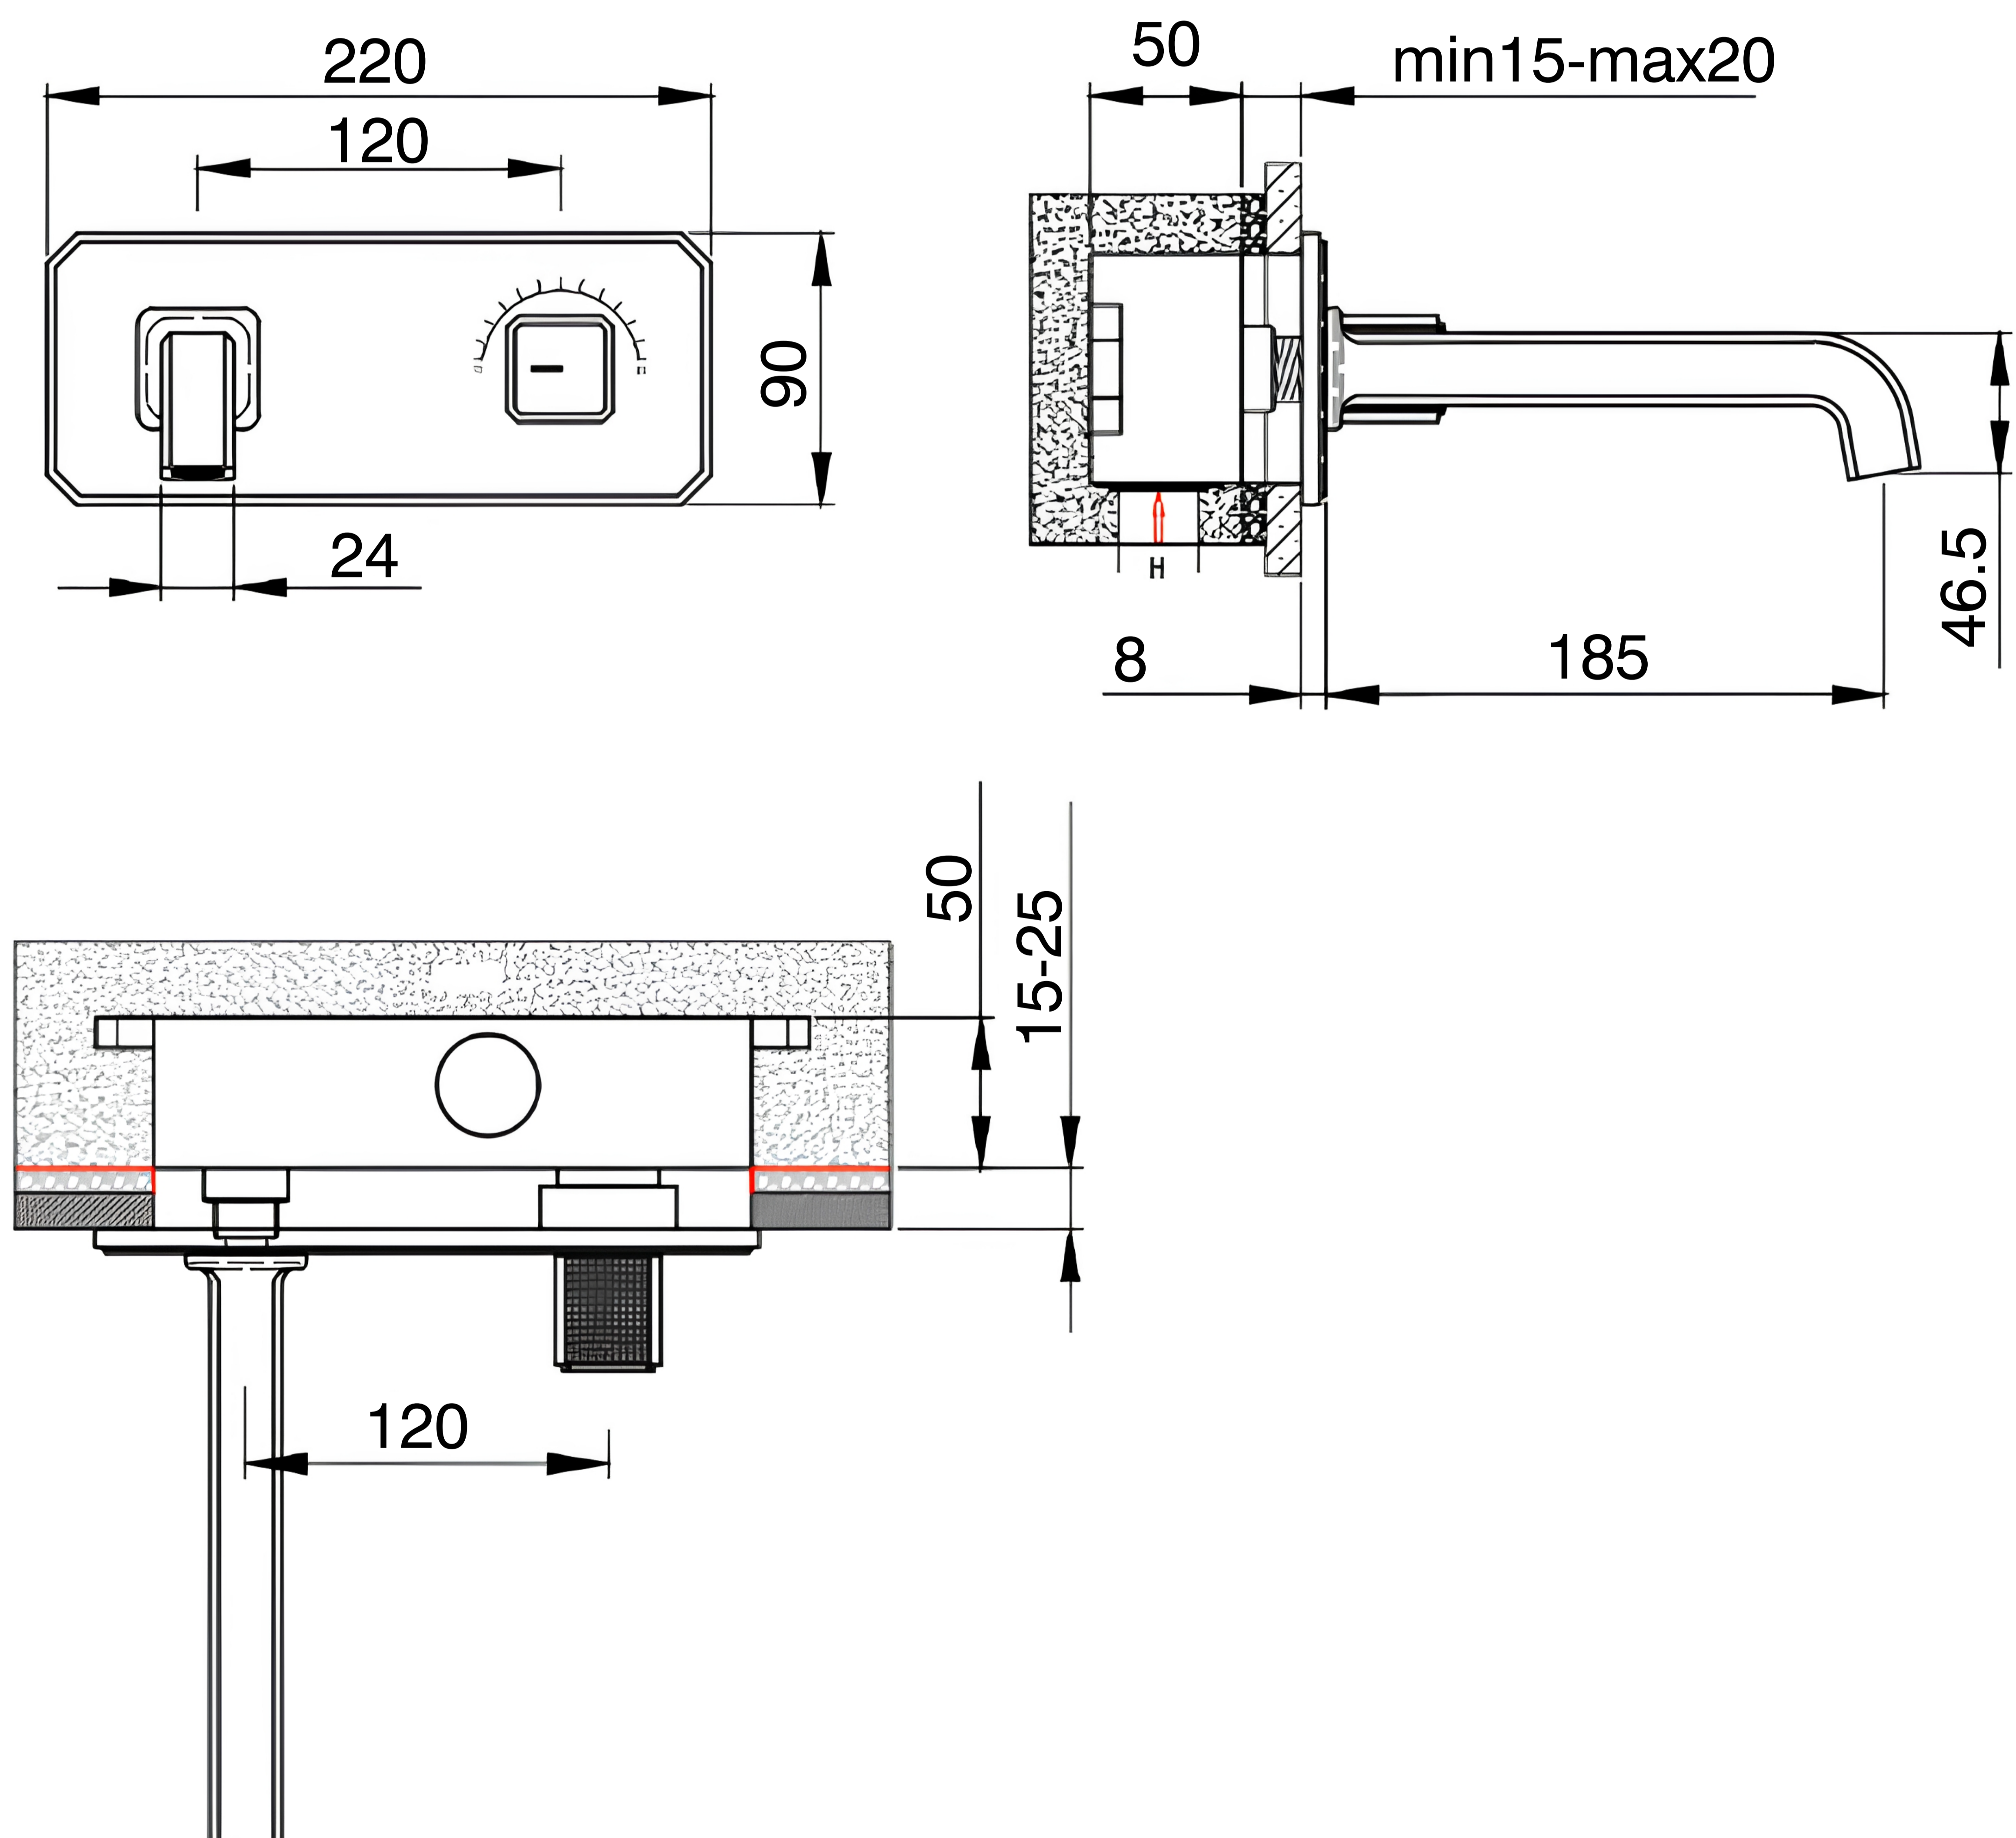

Brass Wall Basin Mixer

Product Code : **2593**

Technical Drawing

All dimension are in **mm**